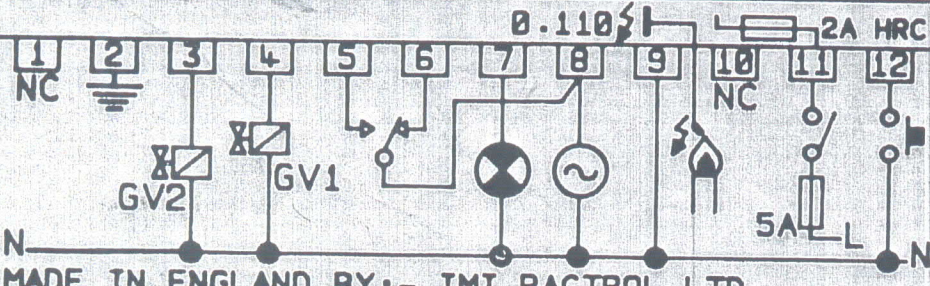

PACTROL FULL SEQUENCE GAS CONTROL
TYPE: P16FI₃/V01(CE) PART No: 406203/V01

C.E. APPROVAL REF : C87A03

SUPPLY : 230Vac FREQUENCY : 50Hz

CONSUMPTION : 5VA TEMP. RANGE : -5T60

PURGE TIME (TP) : 30 - 60 secs.

IGNITION TIME (TS) : 2.5 - 5 secs.

MIN. FLAME CURRENT : 2uA

PROBE TYPE : SINGLE PHASE SENSE : YES

MADE IN ENGLAND BY:- IMI PACTROL LTD.

- 1 DO NOT CONNECT
- 2 EARTH
- 3 GAS VALVE 2
- 4 GAS VALVE 1
- 5 AIR PROVING SW N/O
- 6 AIR PROVING SW N/C
- 7 LOCKOUT LAMP
- 8 AIR PROVING SW COM & BLOWER MOTOR
- 9 NEUTRAL
- 10 DO NOT CONNECT
- 11 LIVE
- 12 RESET TO NEUTRAL