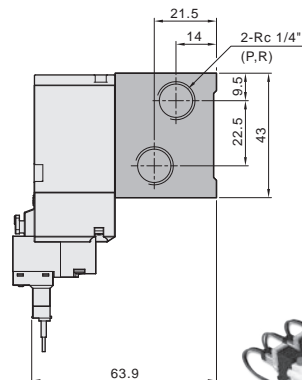

### L wire type - L

### SRUB 700 series (Manifold type)

Manifold dimension

Note : Blank plate with rubber lining is reserved for temporary storage space of solenoid valves.