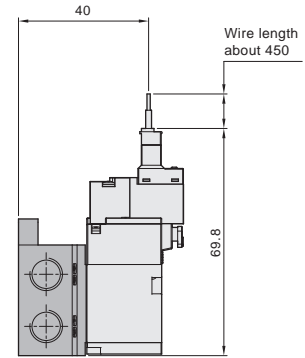

L wire type - L