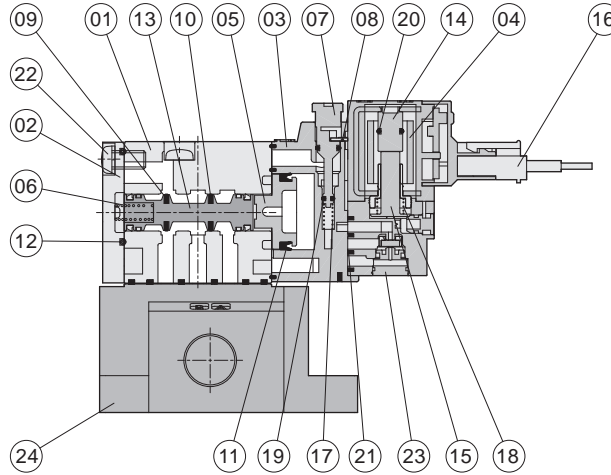

## Specification

Item	Model	SRUB 500	SRUB 700
Fluid		Air	
Pressure range	kgf/cm <sup>2</sup> (Kpa)	1.5 ~ 7 ( 150 ~ 700 )	
Range of service temperature	°C	0 ~ 50	
Operating method		Pilot operated	
Number of position ports		3 ports 2 positions	3 ports 2 positions
Valve functions		Normal closed/ Normal open	
Orifice	mm <sup>2</sup> (CV)	3.06(0.17)	11.7(0.65)
Manual button		Push and Lock	
Connection port		Rc1/8"	Rc1/4"
Lubrication		Lubrication free type	

**SR**  
Solenoid Valve

**SRB**  
Solenoid Valve

**SRU**  
Solenoid Valve

**SRUB**  
Solenoid Valve

**SRK**  
Solenoid Valve

**SK**  
Solenoid Valve

## How to order

**SNK**  
Solenoid Valve

**SKU**  
Solenoid Valve

**SV**  
Solenoid Valve

**SN**  
Solenoid Valve

**SV310**  
Solenoid Valve

### Internal structure

- Single 3 ports 2 positions