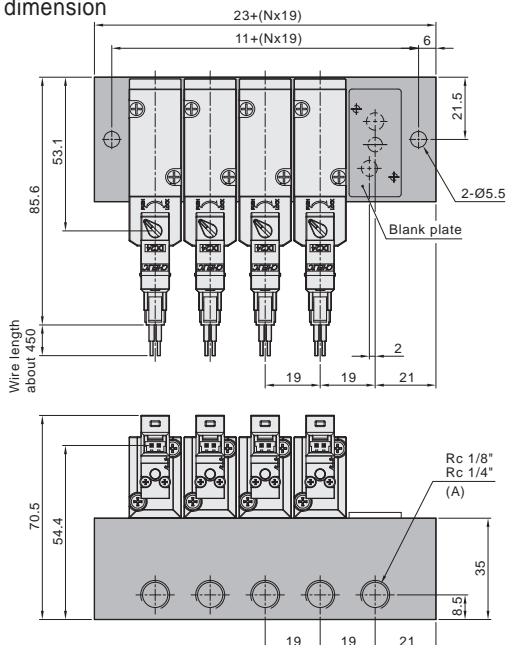

### L wire type - L

### SRUB 700 series (Manifold type)

Manifold dimension

Note : Blank plate with rubber lining is reserved for temporary storage space of solenoid valves.