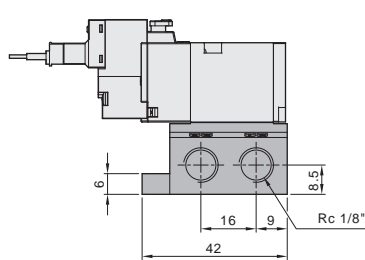

SRUB series - SRUB 500

Solenoid valve - 3 ports 2 positions

External dimension / Manifold type

CHELIC PNEUMATIC

SRUB 5101 - □

Single 3 ports 2 positions