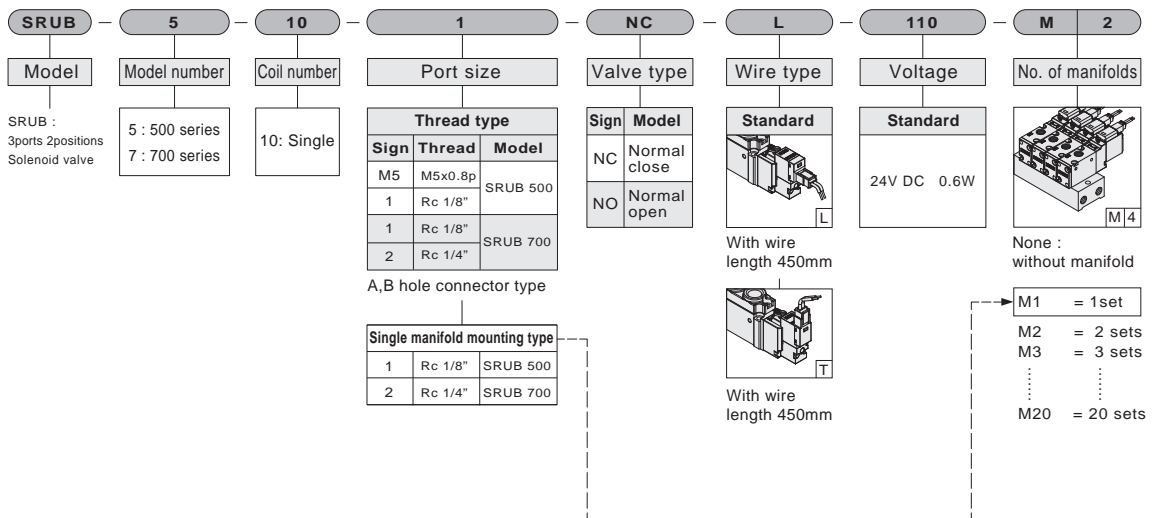

How to order

SNK
Solenoid Valve

SKU
Solenoid Valve

SV
Solenoid Valve

SN
Solenoid Valve

SV310
Solenoid Valve