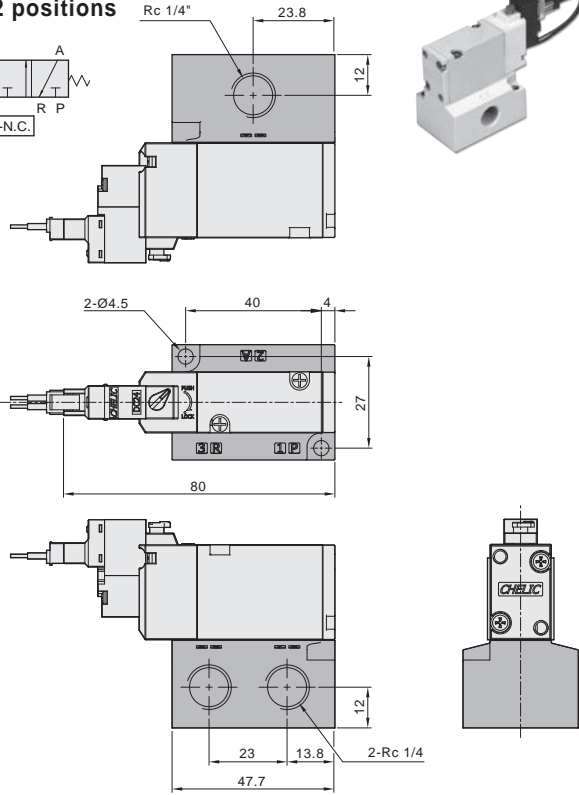

SRUB series - SRUB 700

Solenoid valve - 3 ports 2 positions

External dimension / Manifold type

CHELIC PNEUMATIC

SRUB 7102 - □

Single 3 ports 2 positions