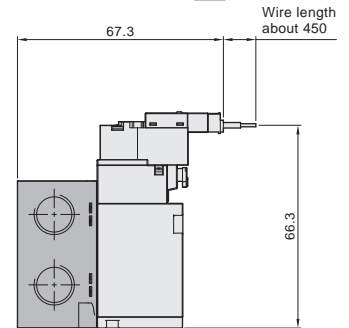

T wire type - T