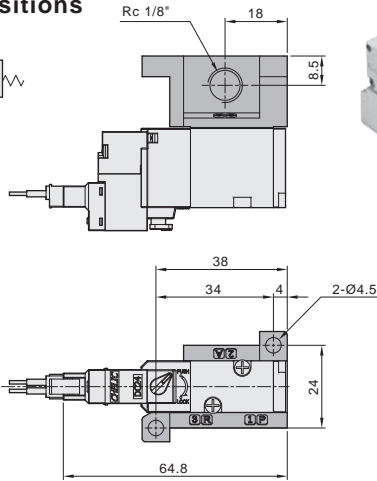

SRUB series - SRUB 500

Solenoid valve - 3 ports 2 positions

External dimension / Manifold type

CHELIC PNEUMATIC

SRUB 5101 - □

Single 3 ports 2 positions