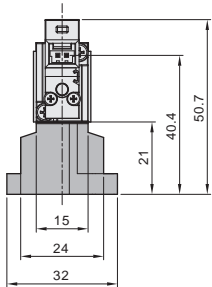

SRUB series - SRUB 500

Solenoid valve - 3 ports 2 positions

External dimension / Manifold type

CHELIC PNEUMATIC

SRUB 5101 - □

Single 3 ports 2 positions