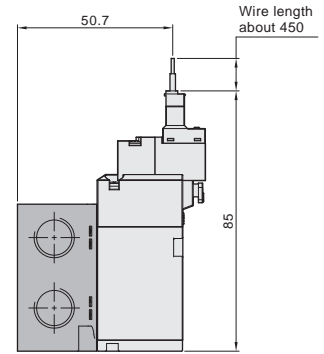

L wire type - L