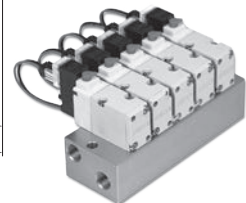

### SRUB 5101 - □

Single 3 ports 2 positions

### SRUB 500 series (Manifold type)

Manifold dimension

Note : Blank plate with rubber lining is reserved for temporary storage space of solenoid valves.

**SM**  
Solenoid Valve

**SMB**  
Solenoid Valve

**SMU**  
Solenoid Valve