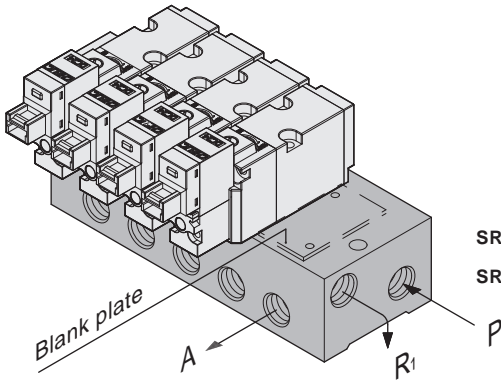

### SRUB 700 series (Manifold type)

Manifold dimension

Note : Blank plate with rubber lining is reserved for temporary storage space of solenoid valves.

# SRUB series 3 ports 2 positions solenoid valve

Accessories and Installation

CHELIC PNEUMATIC

Manifold

SRUB - 500 , 700 series

Manifold

SRUB - 500 , 700 series

※ The accessories of blank plate.