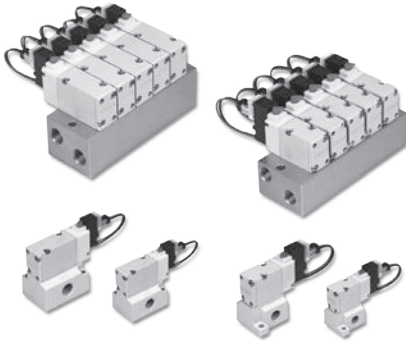

# SRUB 500 · 700 series Solenoid valve - 3 ports 2 positions

Operating specification and Order expression

CHELIC PNEUMATIC

## Internal structure

**SM**  
Solenoid Valve

**SMB**  
Solenoid Valve

**SMU**  
Solenoid Valve

**SMUB**  
Solenoid Valve

## Specification

Item	Model	SRUB 500	SRUB 700
Fluid		Air	
Pressure range	kgf/cm <sup>2</sup> (Kpa)	1.5 ~ 7 ( 150 ~ 700 )	
Range of service temperature	°C	0 ~ 50	
Operating method		Pilot operated	
Number of position ports		3 ports 2 positions	3 ports 2 positions
Valve functions		Normal closed/ Normal open	
Orifice	mm <sup>2</sup> (CV)	3.06(0.17)	11.7(0.65)
Manual button		Push and Lock	
Connection port		Rc1/8"	Rc1/4"
Lubrication		Lubrication free type	