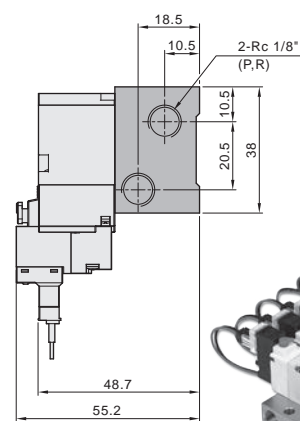

### L wire type - L

### SRUB 500 series (Manifold type)

Manifold dimension

Note : Blank plate with rubber lining is reserved for temporary storage space of solenoid valves.

**SM**  
Solenoid Valve

**SMB**  
Solenoid Valve

**SMU**  
Solenoid Valve