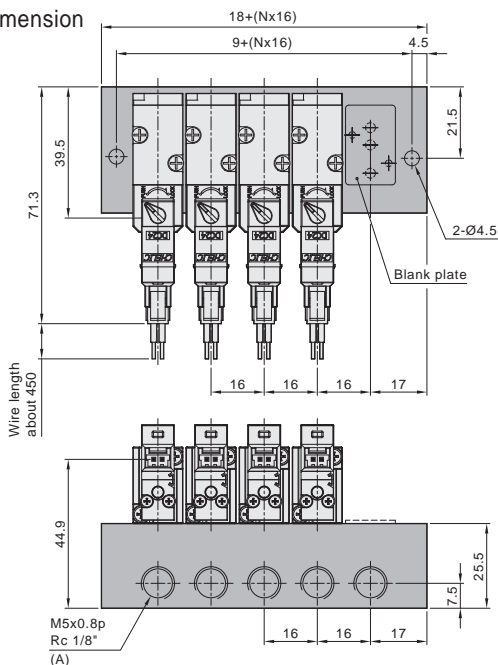

### SRUB 5101 - □

Single 3 ports 2 positions

### L wire type - L

### SRUB 500 series (Manifold type)

Manifold dimension

Note : Blank plate with rubber lining is reserved for temporary storage space of solenoid valves.

**SM**  
Solenoid Valve

**SMB**  
Solenoid Valve

**SMU**  
Solenoid Valve