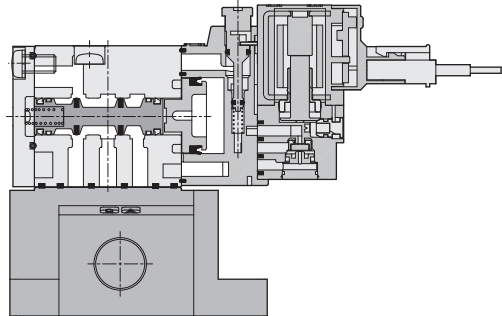

# SRUB 500 · 700 series Solenoid valve - 3 ports 2 positions

Operating specification and Order expression

CHELIC PNEUMATIC

## Internal structure

**SM**  
Solenoid Valve

**SMB**  
Solenoid Valve

**SMU**  
Solenoid Valve

**SMUB**  
Solenoid Valve

## Specification

Item	Model	SRUB 500	SRUB 700
Fluid		Air	
Pressure range	kgf/cm <sup>2</sup> (Kpa)	1.5 ~ 7 ( 150 ~ 700 )	
Range of service temperature	°C	0 ~ 50	
Operating method		Pilot operated	
Number of position ports		3 ports 2 positions	3 ports 2 positions
Valve functions		Normal closed/ Normal open	
Orifice	mm <sup>2</sup> (CV)	3.06(0.17)	11.7(0.65)
Manual button		Push and Lock	
Connection port		Rc1/8"	Rc1/4"
Lubrication		Lubrication free type	