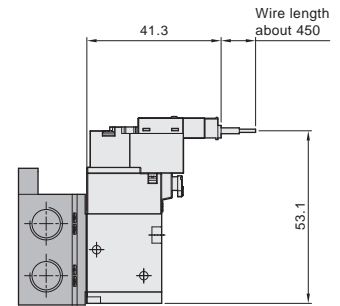

T wire type - T